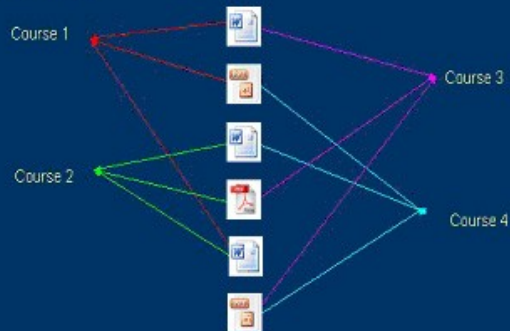

Enterprise Learning Management System

ExcelON

We help you build your own course content

High business Value From Existing Content

Provision for off-the-shelf courses deployment and also your own

ExcelOn comes from the stables of a Brandon-Hall e-learning judge and IT solution architect who understands e-learning thoroughly.